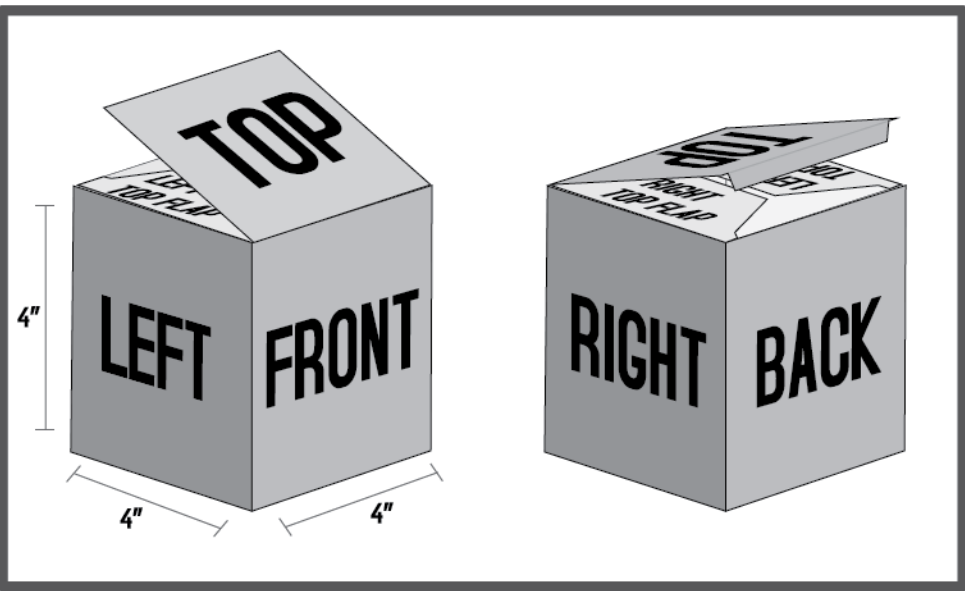

4x4 - CUBE BOX

BLACK LINE IS THE BLEED LINE

ALL BACKGROUNDS AND IMAGES THAT BLEED OFF MUST EXTEND TO THIS BLACK LINE

RED LINE IS THE CUT LINE

THIS IS WHERE THE FINISHED PRODUCT WILL BE CUT

BLUE LINE IS THE SAFETY LINE

ANYTHING THAT IS NOT GETTING CUT MUST BE INSIDE THIS BLUE LINE

GREEN LINES ARE THE SCORE LINES

THIS IS WHERE THE JOB WILL BE SCORED AND FOLDED