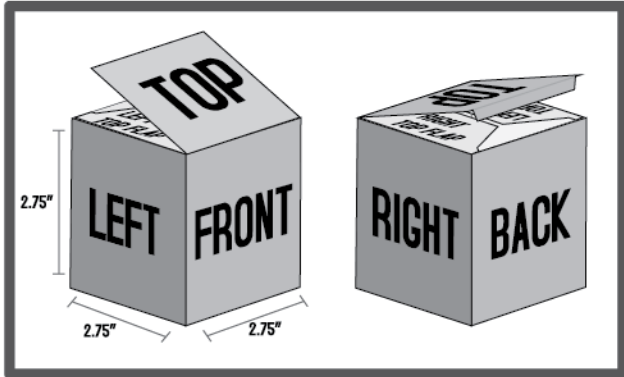

2.75X2.75X2.75 - CUBE BOX

BLACK LINE IS THE BLEED LINE

ALL BACKGROUNDS AND IMAGES THAT BLEED OFF
MUST EXTEND TO THIS BLACK LINE

RED LINE IS THE CUT LINE

THIS IS WHERE THE FINISHED PRODUCT
WILL BE CUT

BLUE LINE IS THE SAFETY LINE

ANYTHING THAT IS NOT GETTING CUT
MUST BE INSIDE THIS BLUE LINE

GREEN LINES ARE THE SCORE LINES

THIS IS WHERE THE JOB WILL BE SCORED
AND FOLDED